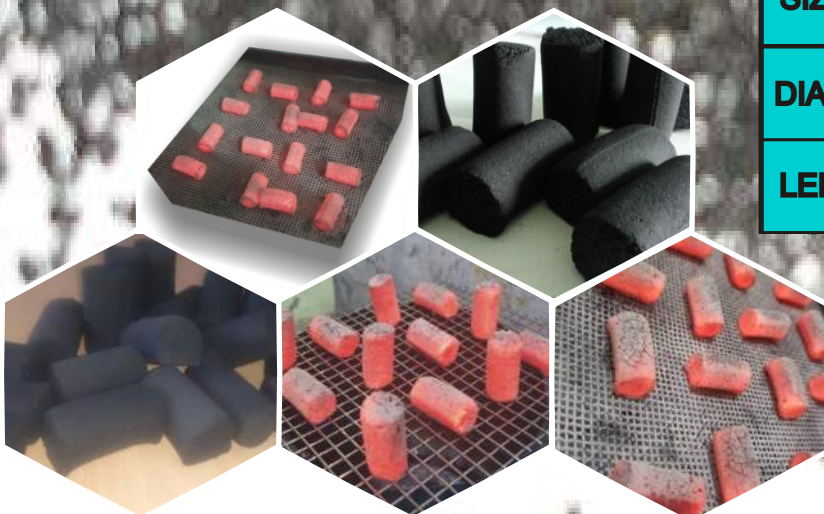

Products & Shape Dimension

Coconut Shell Briquette For Shisha/Hookah Smoking

1. Cube Shape

SIZE (MM)	A	B	C
LENGTH	22	25	26
WIDTH	22	25	26
HEIGHT	22	25	26

2. Stick Shape

SIZE (MM)	A	B	C
DIAMETER	19	20	21
LENGTH	35	35	35