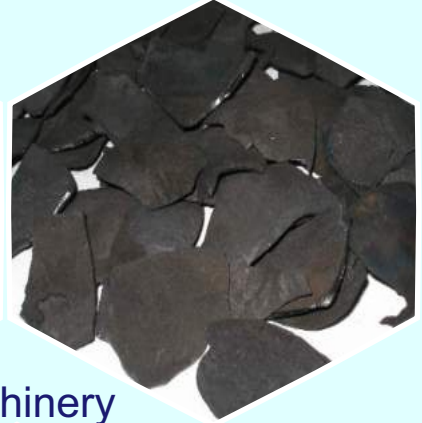

Raw Material